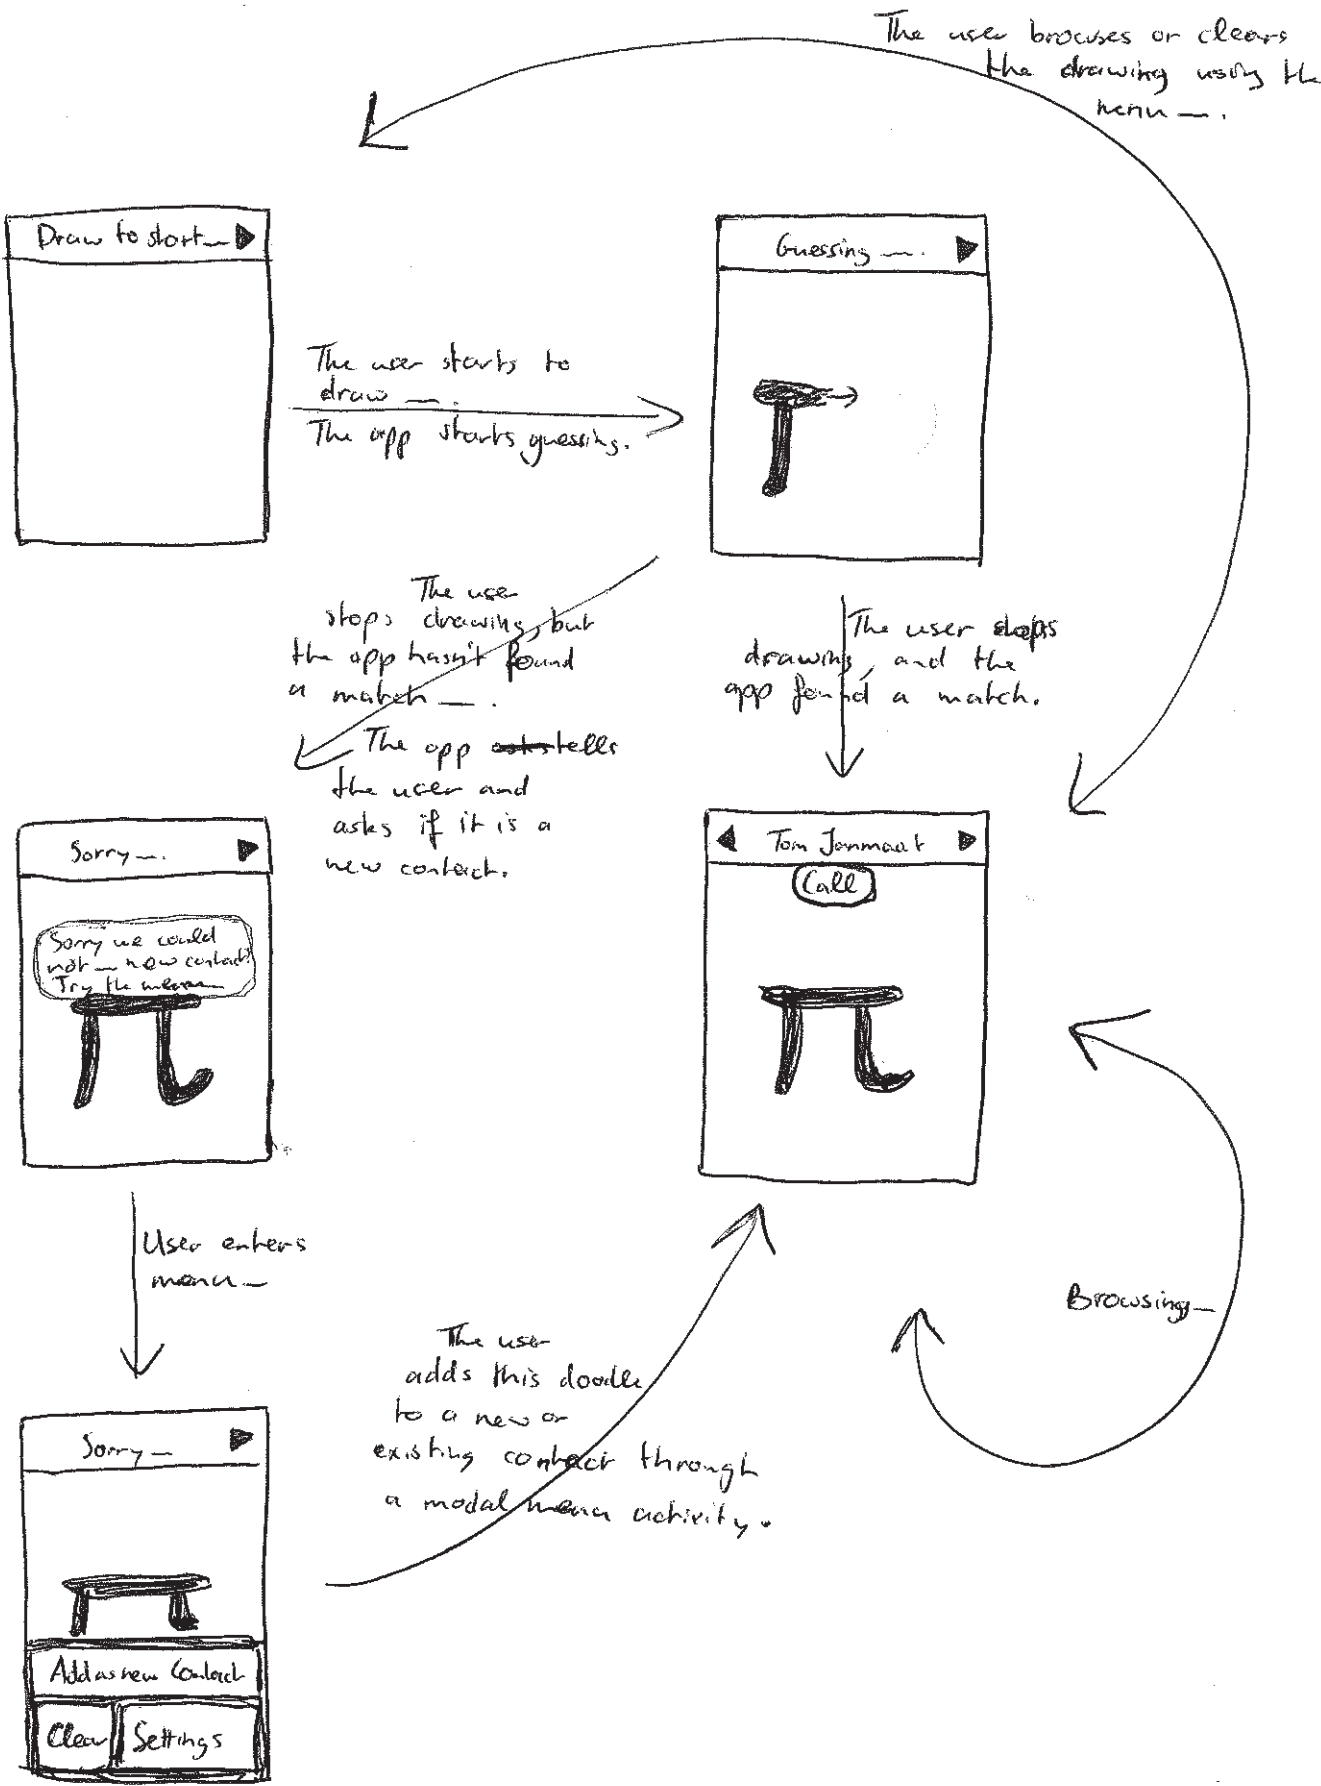

Call By Doodle Conceptual User Interface

A-Z alphabetical orderings — (?)

Initial view

At draw start it starts guessing names.
At draw end "jump" to guessed contact view, or wait for more drawing —

Browse views

Browse through these contact views by swiping the ~~top~~ bar at the top (or pressing the ◀ and ▶ buttons —)
At draw start "jump" back to initial views.

Start call
tap the ~~view~~ "call" button to start call.

UI Flow